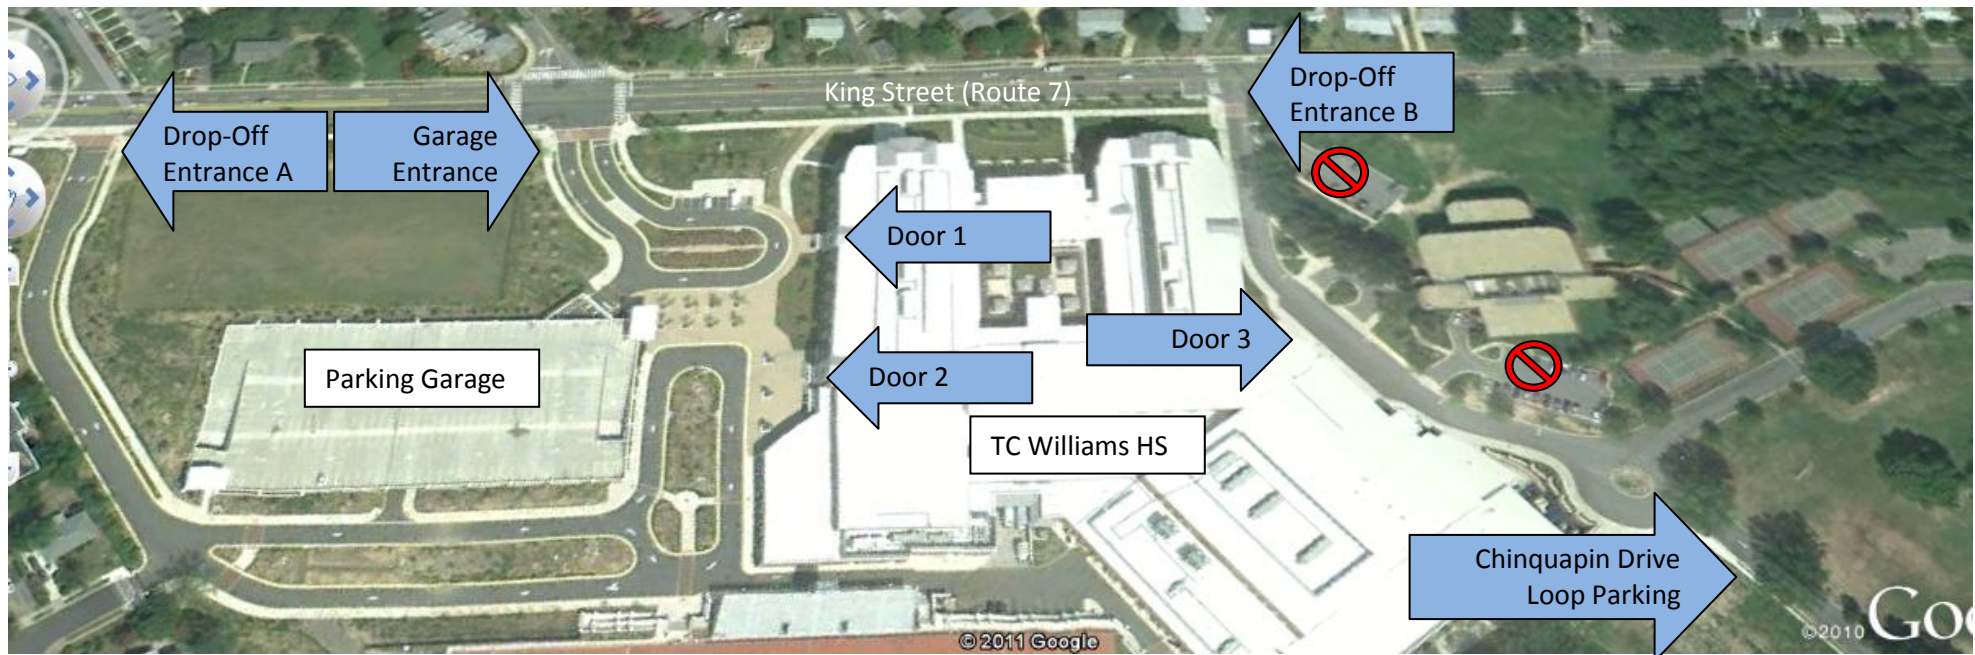

ALL DIRECTIONS ARE GIVEN APPROACHING THE HIGH SCHOOL FROM THE DIRECTION OF RT. 395

The map below shows the relative locations of TC Williams and parking areas.

PROP DROP OFF, PROBLEMS 1, 3, AND 5 – USE DROP-OFF ENTRANCE A

From 395, proceed east on King Street for 0.7 miles. Just past Braddock Road, turn right into the first school entrance and proceed to the loop outside of door 2 to drop off props. No more than 5 minutes in the loop. Take props into the school through door 2. After dropping off props, you may park in the parking garage, on Chinquapin Drive, or at the overflow lot at First Baptist Church.

General Parking Instructions

For Cars and Small SUV’s: Turn right at light in front of school and park in the parking structure on the right. NO LARGE SUVs, TRUCKS, or TRAILERS. You may also park on the Chinquapin Drive loop, which can accommodate vehicles on both sides of the road.

For large SUVs and trucks, park on the Chinquapin Drive loop.

For cars or trucks with trailers: Drop off props and students, return to Route 7, King Street, and turn right. ½ mile on the right is First Baptist Church with drive-through spaces and many parking spaces.